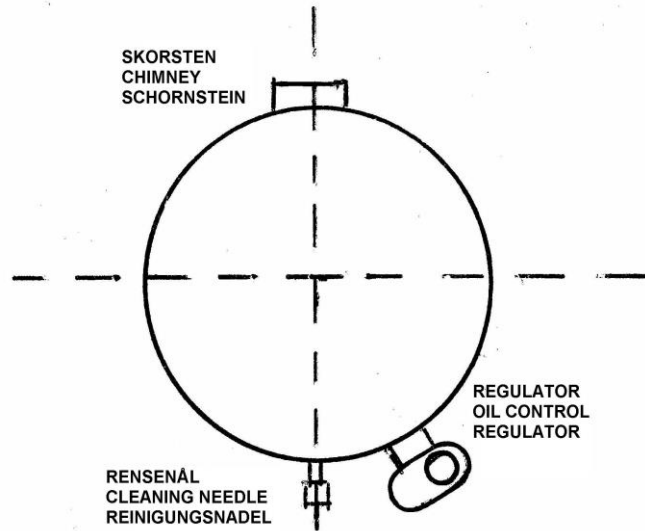

STANDARD MODEL – OVNE SET FRA TOP
STANDARD MODEL – STOVES SEEN FROM THE TOP

STANDARD MODEL – OVNE SET FRA TOP
STANDARD MODEL – STOVES SEEN FROM THE TOP

ANGIV POSITION AF REGULATOR OG RENSENÅL (MOD TILLÆG I PRIS)
GIVE POSITION OF OIL CONTROL AND CLEANING NEEDLE (AT ADDITIONAL PRICE)