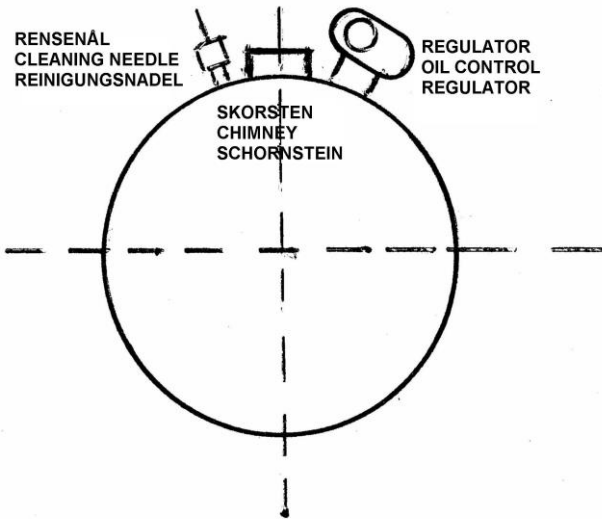

STANDARD MODEL – OVNE SET FRA TOP
STANDARD MODEL – STOVES SEEN FROM THE TOP

STANDARD MODEL – OVNE SET FRA TOP
STANDARD MODEL – STOVES SEEN FROM THE TOP

ANGIV POSITION AF REGULATOR OG RENSENÅL (MOD TILLÆG I PRIS)
GIVE POSITION OF OIL CONTROL AND CLEANING NEEDLE (AT ADDITIONAL PRICE)